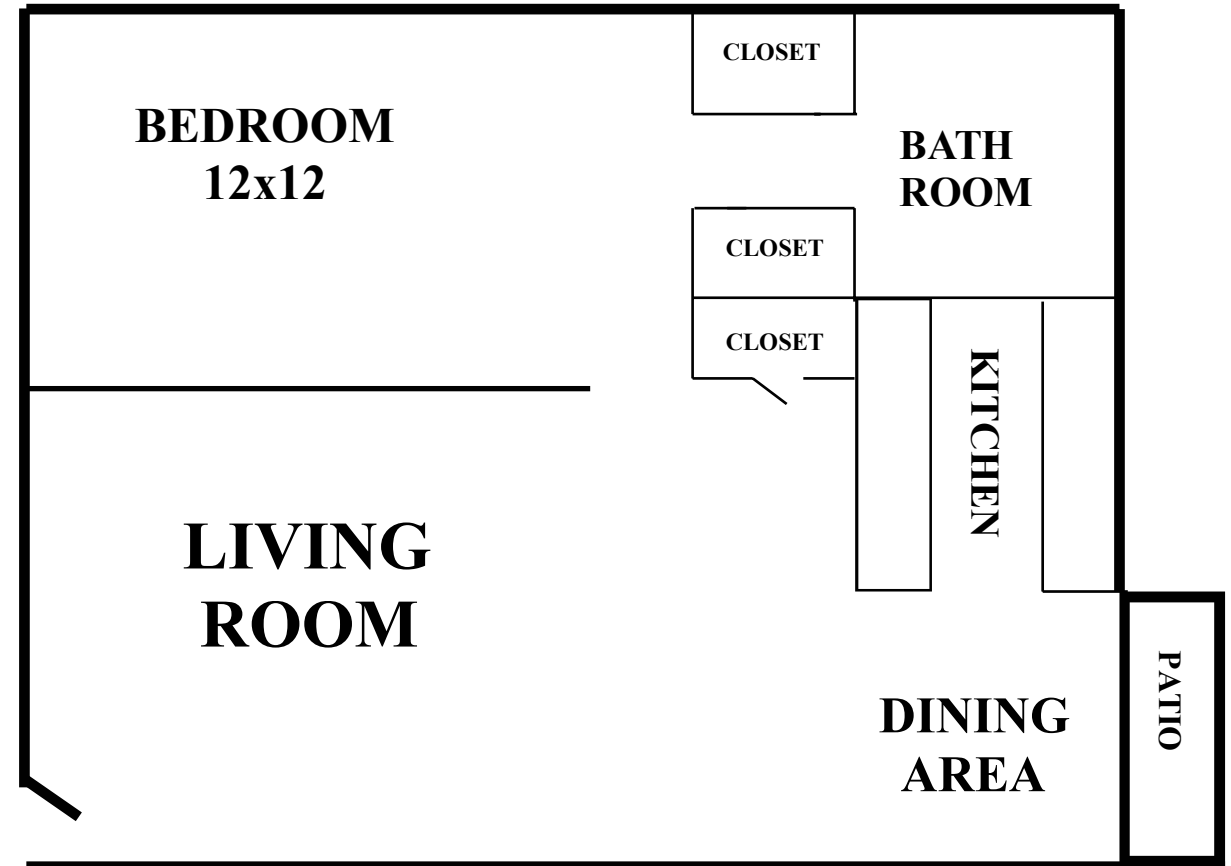

# Tuscan Bend One Bedroom Floor Plans

600 Sq. Ft.

Ample storage space including pantry in kitchen and two large walk-in closets in the bedroom.

660 Sq. Ft.

Separate dining area with sliding glass doors leading onto your patio or balcony. Bedroom has two large closets providing for ample storage.