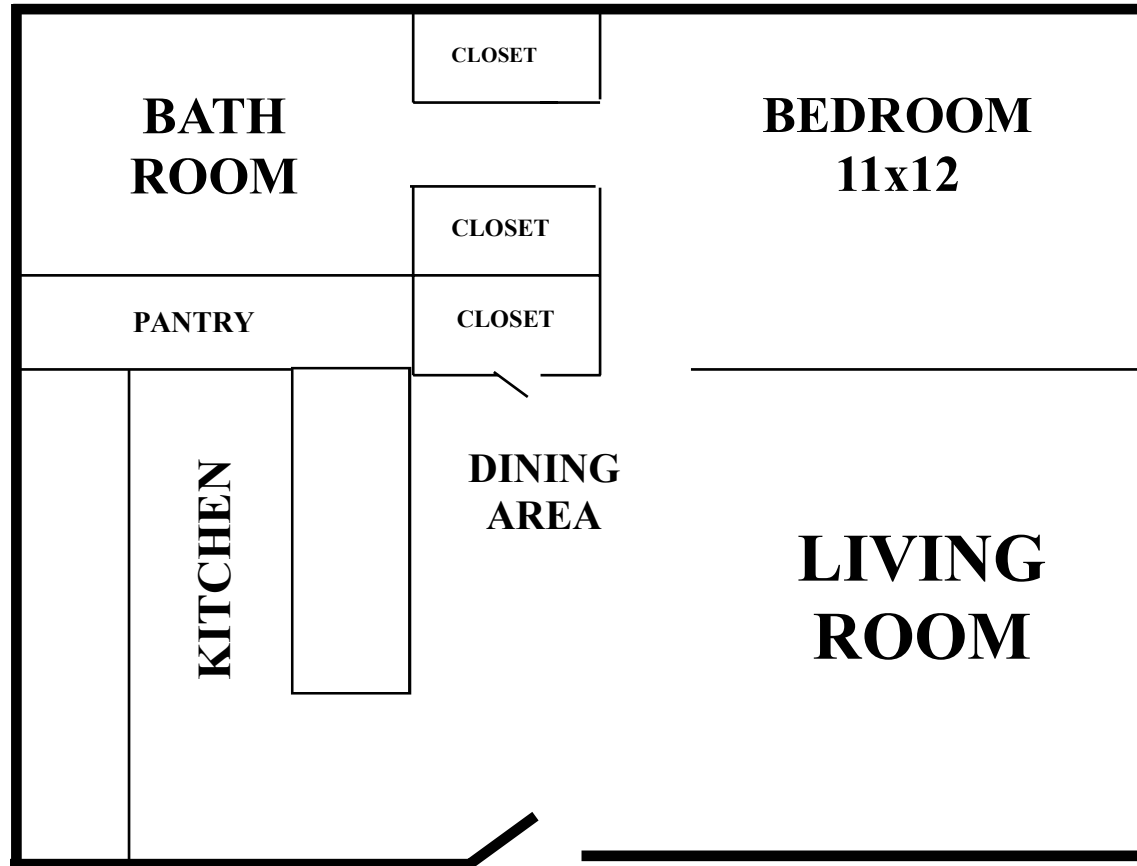

# Tuscan Bend One Bedroom Floor Plans

600 Sq. Ft.

Ample storage space including pantry in kitchen and two large walk-in closets in the bedroom.

660 Sq. Ft.

Separate dining area with sliding glass doors leading onto your patio or balcony. Bedroom has two large closets providing for ample storage.