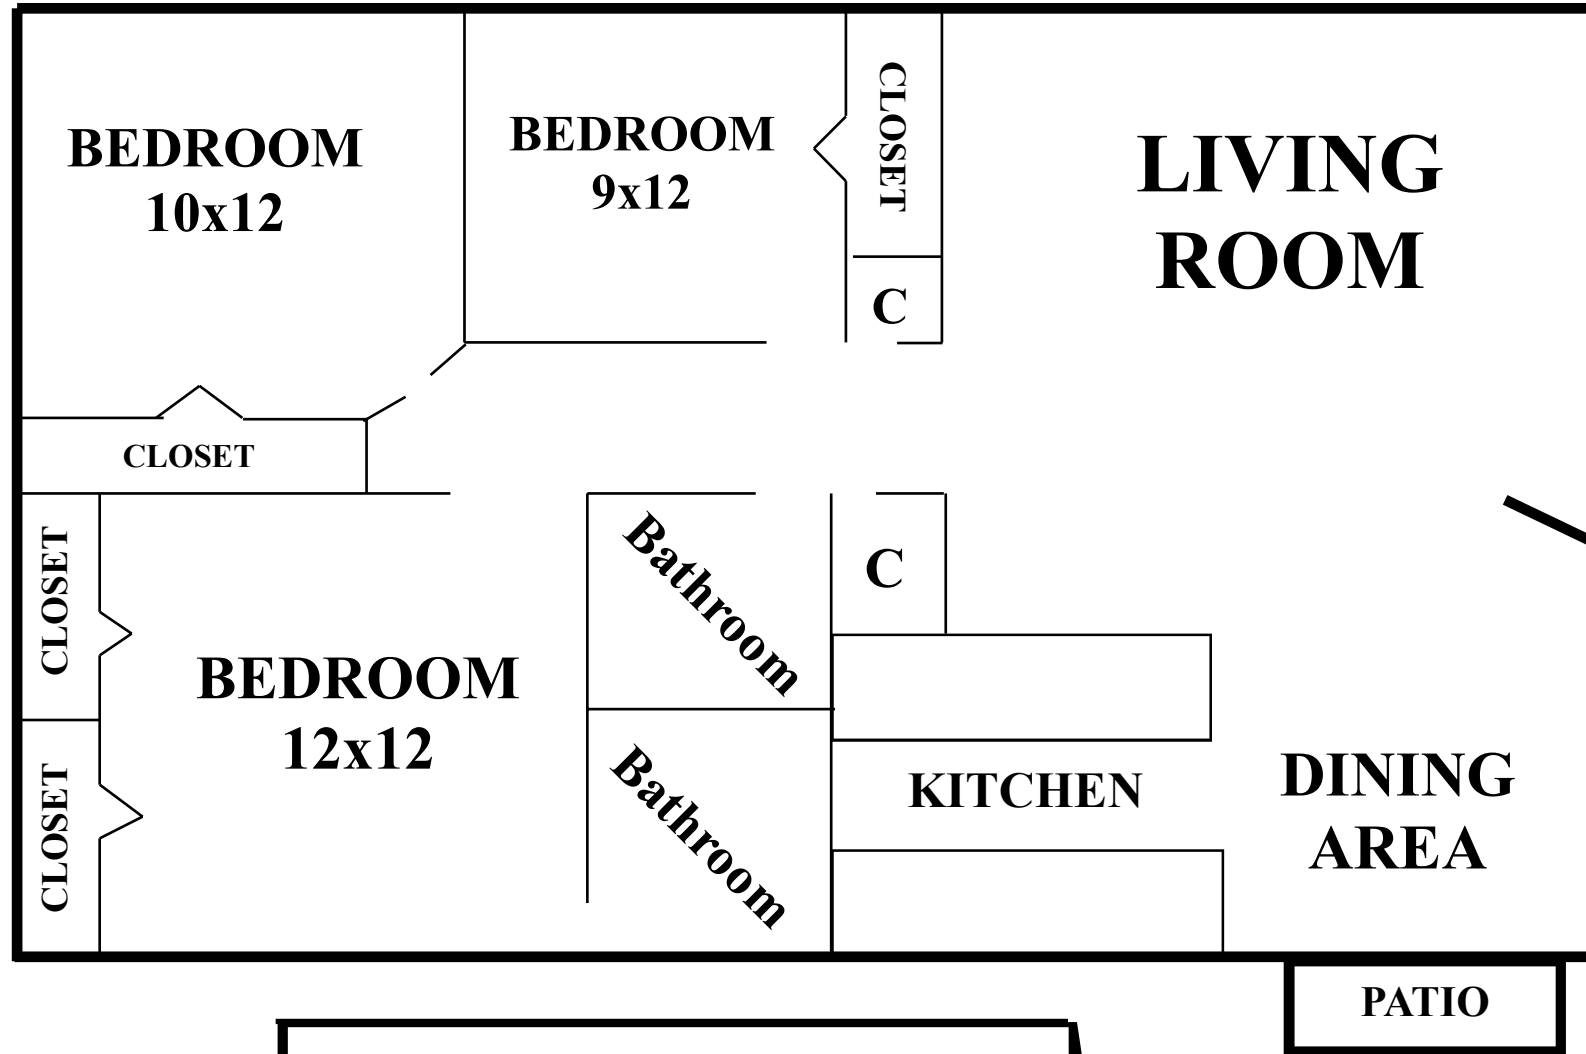

# Tuscan Bend Three Bedroom

1,150 Sq. Ft.

Spacious living room, separate dining area with sliding glass doors leading onto your patio or balcony. Large closets provide for ample storage.