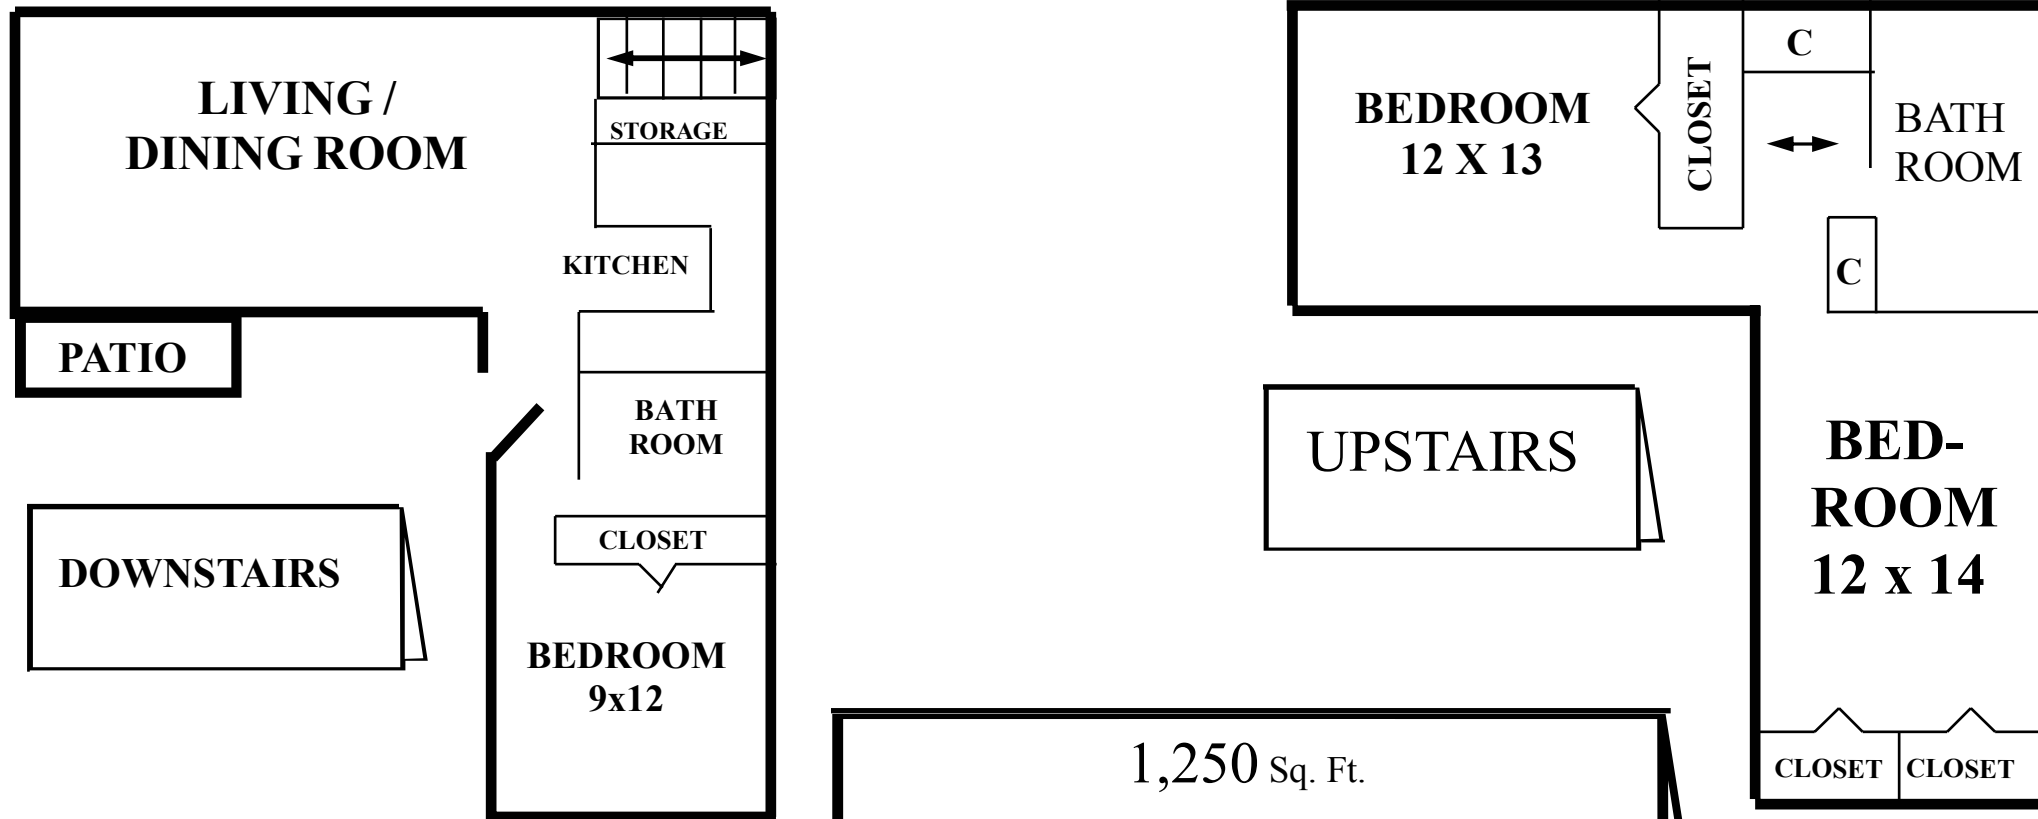

# Tuscan Bend Townhouse

1,250 Sq. Ft.

Living/dining area has sliding glass doors leading onto your patio or landscaped garden area. Huge closets provide for ample storage space. Upstairs bathroom has full mirrored double sink vanity.