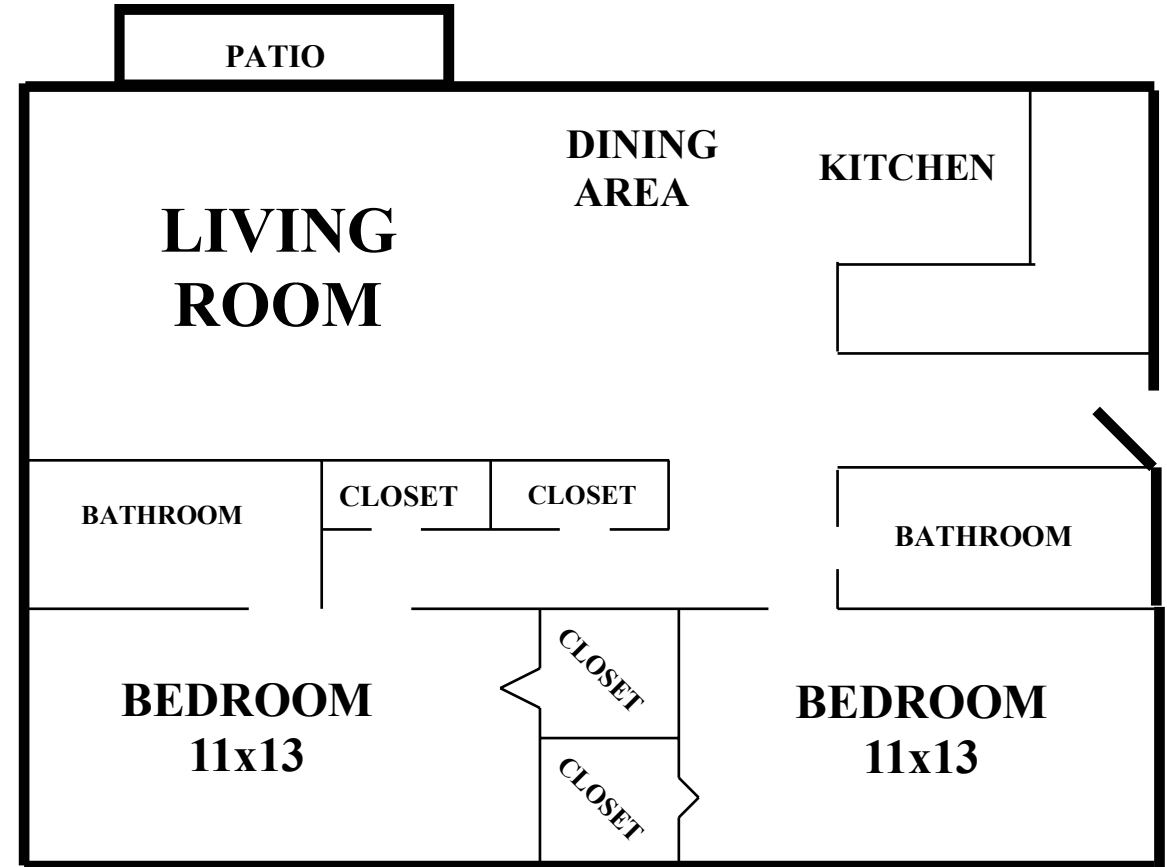

Tuscan Bend Two Bedroom Floor Plans

800 Sq. Ft.

Living/dining area has sliding glass doors leading onto your patio or balcony. Exterior storage room provided.

900 Sq. Ft.

Spacious kitchen has ample cabinets for plenty of storage. Large living room has sliding glass doors leading onto your patio or balcony.