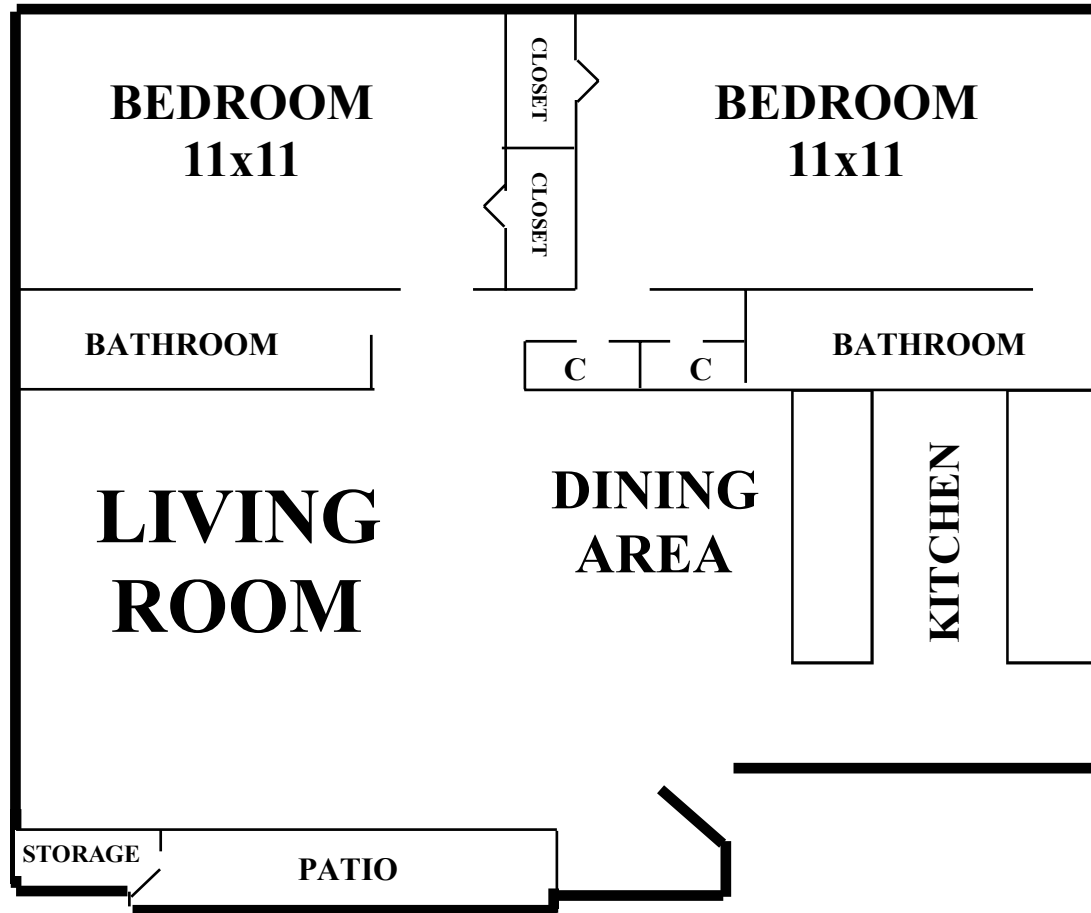

Tuscan Bend Two Bedroom Floor Plans

800 Sq. Ft.

Living/dining area has sliding glass doors leading onto your patio or balcony. Exterior storage room provided.

900 Sq. Ft.

Spacious kitchen has ample cabinets for plenty of storage. Large living room has sliding glass doors leading onto your patio or balcony.